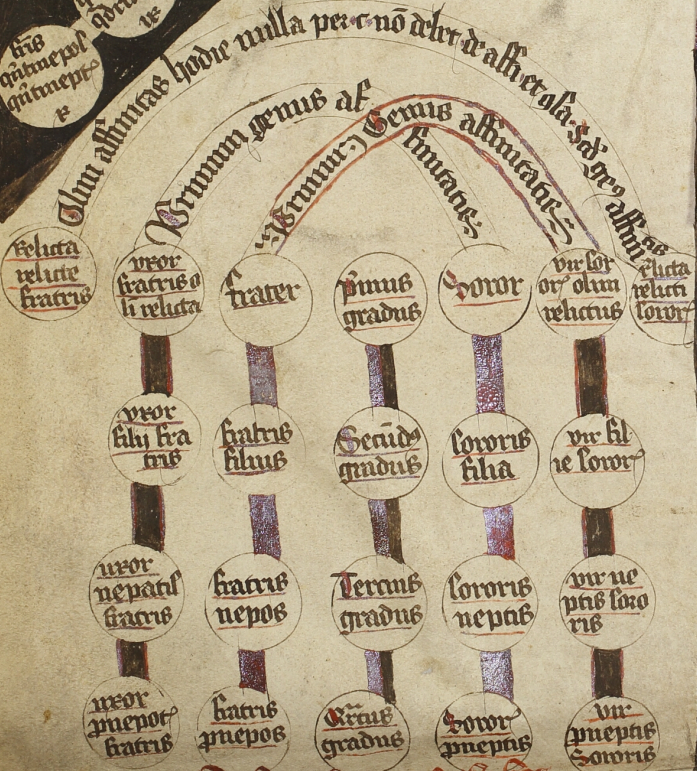

Quot si p  
gradus in  
Quoto gra  
a con sapite  
Quoto gra  
a qm toto

Colour & Grey Control Chart

Blue	Cyan	Green	Yellow	Red	Magenta
White	Grey 1	Grey 2	Grey 3	Grey 4	Black

ne nep  
pos tis  
m

qua qua  
dime dim  
pos epi  
m

qui qui  
tue tuep  
ws tis  
m

Ser ser  
tue tue  
ws pas  
re

lep lep  
tue tue  
ws pas  
re