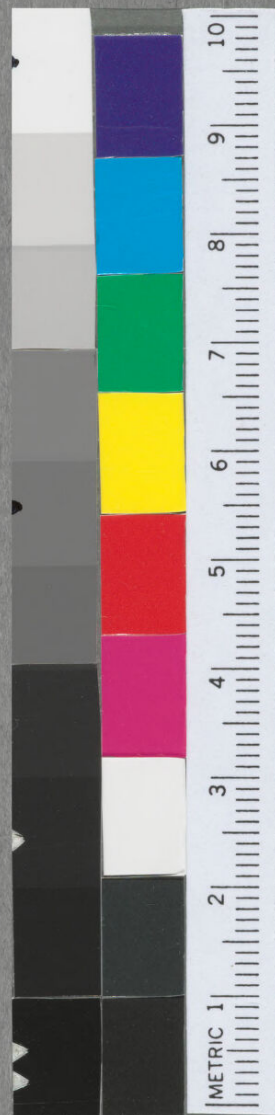

tem del alle

from the Cathedral of Como -

no 8

1916.43

galle

License: [public_domain](#) – Cambridge, MA, Harvard University, Houghton Library, MS Typ 993, (seq. 4) – Gradual or antiphony
(<https://fragmentarium.ms/view/page/F-olr7/1254/16892>)